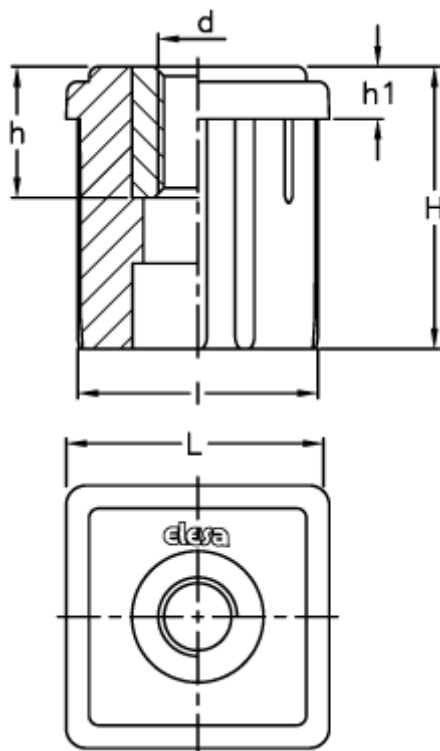

Data Sheet

Article number: 2310319264
Description: E+G Square end cap
ND.Q-40x2-M12

Measures

d	= M12	Tube wall thickness = 2.0
h	= 20	
H	= 43	
h1	= 8	
Internal tube size	= 36	
l	= 36.5	
L	= 40	
Outer tube size	= 40	